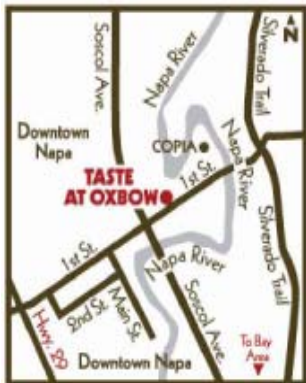

## Directions from Sacramento/Fairfield:

- Highway 80 West to Highway 12
- Highway 12 to 29 North (Right)
- Stay in the Right lane – Downtown Napa
- 29 becomes Soscol (Approximately 1.4 miles)
- Right onto First Street
- TASTE is on the Corner of First and McKinstry

## Directions from San Francisco:

- 101 North to 37 East
- 37 East to 121
- North on 121
- North on 29
- Right onto **Imola** Exit – go East (Right)
- Left onto Soscol (approx. 5 Stop lights)
- Right onto First Street
- TASTE is on the Corner of First and McKinstry

## Directions from East Bay:

- 80 East to Highway 37 West
- 37 West to 29 North  
Stay in Right Lane
- North on 29
- Stay in the Right lane – Downtown Napa
- 29 becomes Soscol (Approximately 1.4 miles)
- Right onto First Street
- TASTE is on the Corner of First and McKinstry